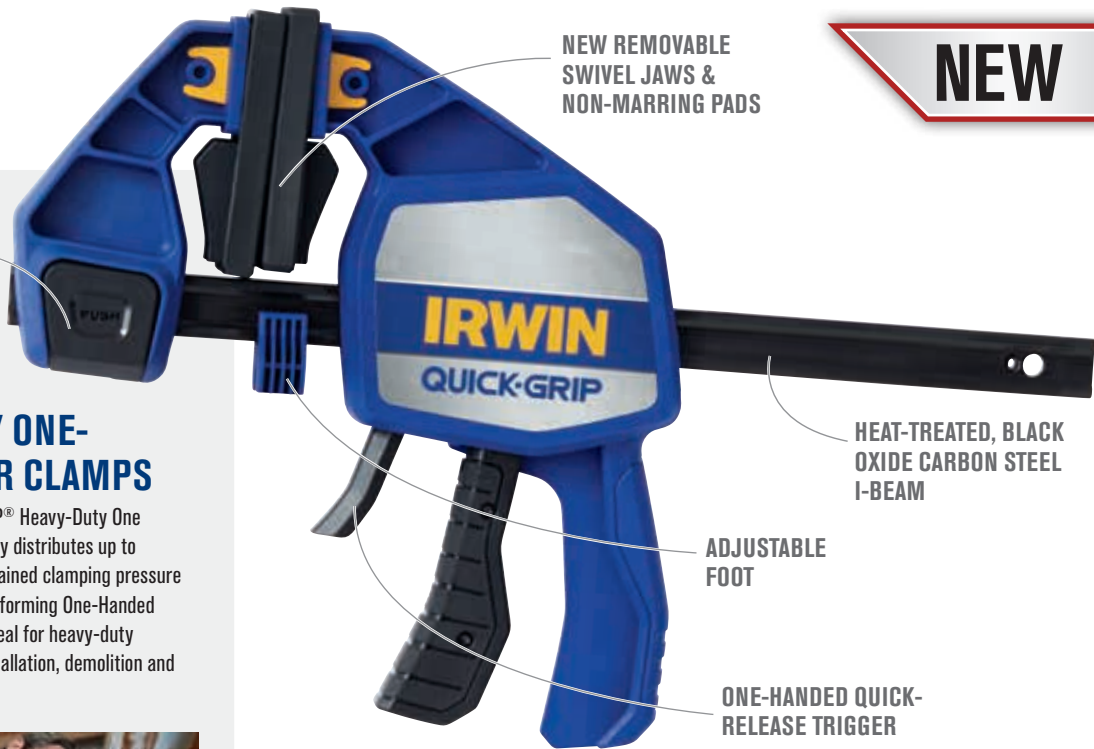

INTRODUCING THE NEXT GENERATION IN CLAMPING TOOLS

The new IRWIN® QUICK-GRIP® One-Handed Bar Clamp range allows end-users to be even more productive on the job. The new heavy-duty and medium-duty clamps feature a Quick-Change™ button for fast conversion to a spreader and for ease-of-use with a new line of One-Handed Bar Clamp Accessories.

These new IRWIN® QUICK-GRIP® One-Handed Bar Clamp Accessories provide added versatility and functionality to one-handed bar clamps—allowing users to DO MORE WITH QUICK-GRIP™.

HEAVY-DUTY ONE-HANDED BAR CLAMPS

NEW

NEW QUICK-CHANGE™
BUTTON

HEAVY-DUTY ONE-HANDED BAR CLAMPS

The IRWIN® QUICK-GRIP® Heavy-Duty One Handed Bar Clamp evenly distributes up to 272kg (600 lbs.) of sustained clamping pressure and is one of the top performing One-Handed Bar Clamps available. Ideal for heavy-duty applications such as installation, demolition and rough glue-up.