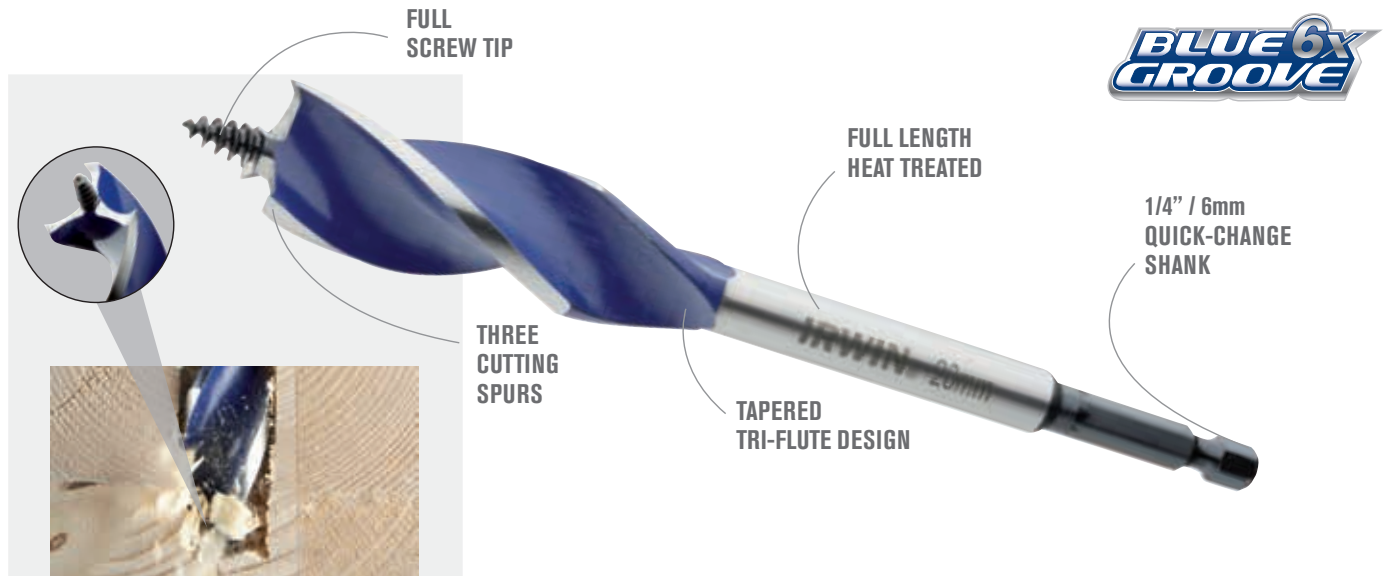

## 2017

**WISE-GRIP<sup>®</sup>**

**JACK**

**QUICK-GRIP<sup>®</sup>**

**Record<sup>®</sup>**

**Marples<sup>®</sup>**

**joran<sup>®</sup>**

[www.irwin.eu](http://www.irwin.eu)

# BLUE GROOVE 6X WOOD BORING BITS

**6 TIMES FASTER THAN STANDARD FLAT BITS**

\*Up to 6 times faster than competitor products

Quick Change Shank

Saves Battery Life

Wood

- 1. THREE CUTTING SPURS**  
For clean holes with minimal break out
- 2. FULL SCREW TIP**  
For easy pull through and added accuracy
- 3. TAPERED TRI-FLUTE DESIGN**  
For faster chip ejection, less binding and ease of use
- 4. FULL LENGTH HEAT TREATED**  
For extra durability
- 5. 1/4" / 6mm QUICK-CHANGE SHANK**  
Reduces slipping in standard chucks and is compatible with 1/4" / 6mm quick-change chucks
- 6. MULTIPLE LENGTHS AVAILABLE - 4", 6" & 16"**  
Short Length Bits for for drilling in tight spaces. Ideal for holes up to 2" (50mm) deep  
Standard length bits ideal for holes up to 4" (100mm) deep  
Extended length bits include hole in flute for easy wire pulling through walls, ceilings and floors