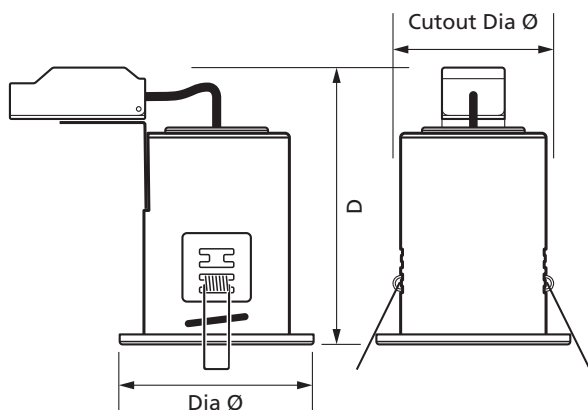

FIRE RATED DOWNLIGHT GU10 Tilt FRD WHITE TRIM

Product Ref: **FSFRDTWH**

Technical Features:

- Push-fit (loop-in/loop-out) terminal block
- Twist & Lock lamp retainer
- 30, 60, 90 minute fire rated
- Class II (with Earth provision)
- Suitable for GU10 lamps (Max 50W)
- LAMP NOT INCLUDED

Product Specification

Class	Class 2
Colour	White
Compliance	UKCA, CE
Cut Out Ø	83mm
Frequency	50-60Hz
Guarantee	1 Years
IP Rating	IP20
Lamp Type	GU10 - 50W Max [not included]
Material	Steel/Aluminium
Mounting	Recessed
Type	Tilt
Voltage Rating	230V
Wattage	50W Max
Weight	0.300kg
Depth	122mm
Diameter Ø	96mm