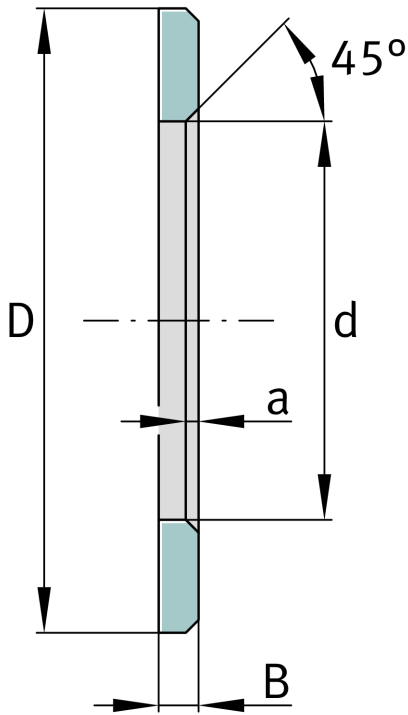


**FAG****LS2542**

Bearing washer

Schaeffler ID:
0383922240000Bearing washers, suitable for AXK and
K811

Technical information

**Main Dimensions & Performance Data**

d	25 mm	Bore diameter track washer
D	42 mm	Outside diameter track washer
B	3 mm	Width
	45 °	Chamfer Angle
a _{min}	1 mm	Chamfer width
	0.021 kg	Weight