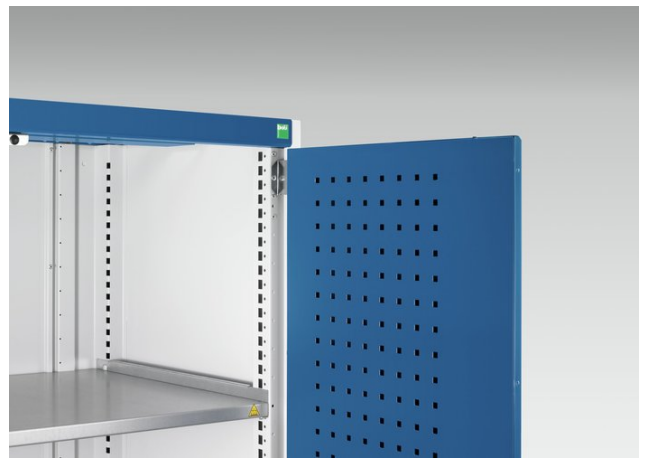


40022087. - cubio cupboard

Short Description

cubio cupboard with perfo doors, 3 shelves, 3 drawers

WxDxH: 1300x650x2000mm

Product Images

Additional Information

Description	cubio kitted cupboard. Featuring a heavy duty, reinforced steel housing with up to 1 tonne total capacity with double, perfo panel lined, reinforced high doors with 3 adjustable height, galvanised steel shelves (160kg U.D.L.), 3x 125mm drawers with 100% extension slides (75kg U.D.L.). Finished in durable powder coat paint. WxDxH: 1300x650x2000mm.
Width	1300
Depth	650
Height	2000
Customs tariff number	94032080
Product material	Sheet steel
Product surface	Powder coated
Drawer type	Internal
Drawer height 1	125mm
Drawer 1 Internal Dimensions	1175mm x 525mm x 105mm
Drawer height 2	125mm
Drawer 2 Internal Dimensions	1175mm x 525mm x 105mm
Drawer height 3	125mm
Drawer 3 Internal Dimensions	1175mm x 525mm x 105mm
Door type	Perfo
Door height 1	1900 mm
Number of shelves	3

Product Options

Colour:	Anthracite grey
	Crimson red
	Gentian blue
	Light grey