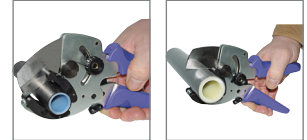

## PIPE CUTTER 40 MM

### Description

Ratchet system with a latch for force multiplication For multilayer tubes, PE, HDPE . . . Automatic safety of the blade. Mobile prestressing cradle to prevent distortion. Sharp and precise cut. Blade can be resharpened and interchangeable. German made.

### Strong points

Cuts up to 40 mm easily Specially for multi-layer, PE and PEHD tubes